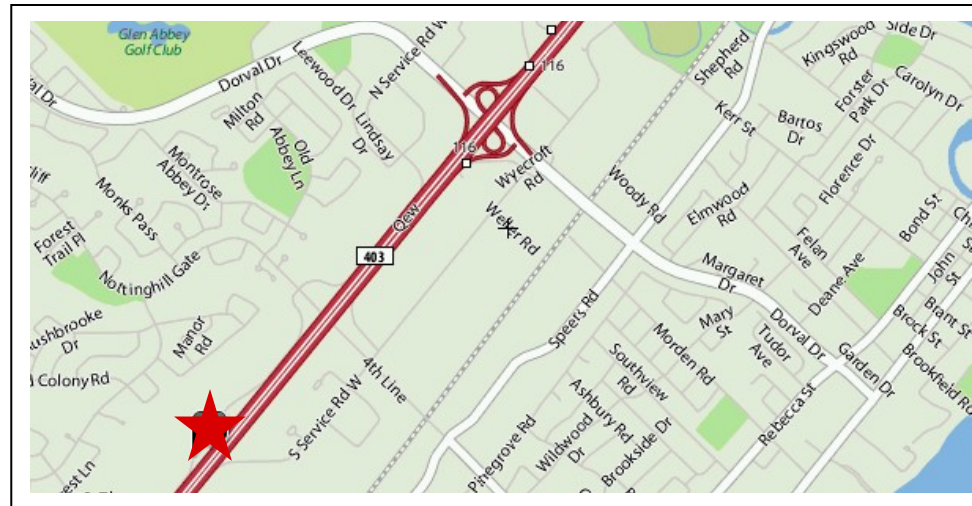

Getting You Here

You can find us on the North Service Road just East of Third Line in Oakville.

For your convenience there are Visitor Parking spaces located at the front of the building.

Please take the Elevator to the second floor, and our office is located on the left.

We look forward to seeing you soon!

**1235 North Service Road West
Suite 200
Oakville, Ontario
L6M 2W2**

Directions to our Office

Travelling from Toronto

- Take Gardiner Expressway W
- Gardiner Expressway W becomes QEW
- Exit at Third Line
- Turn Right on Third Line
- Turn Right on North Service Road
- Turn Left into Parking Lot

Travelling from Hamilton

- Take Highway 403 E towards Toronto
- Follow signs for QEW Toronto
- Exit at Third Line
- Turn Left on Third Line
- Turn Right on North Service Road
- Turn Left into Parking Lot